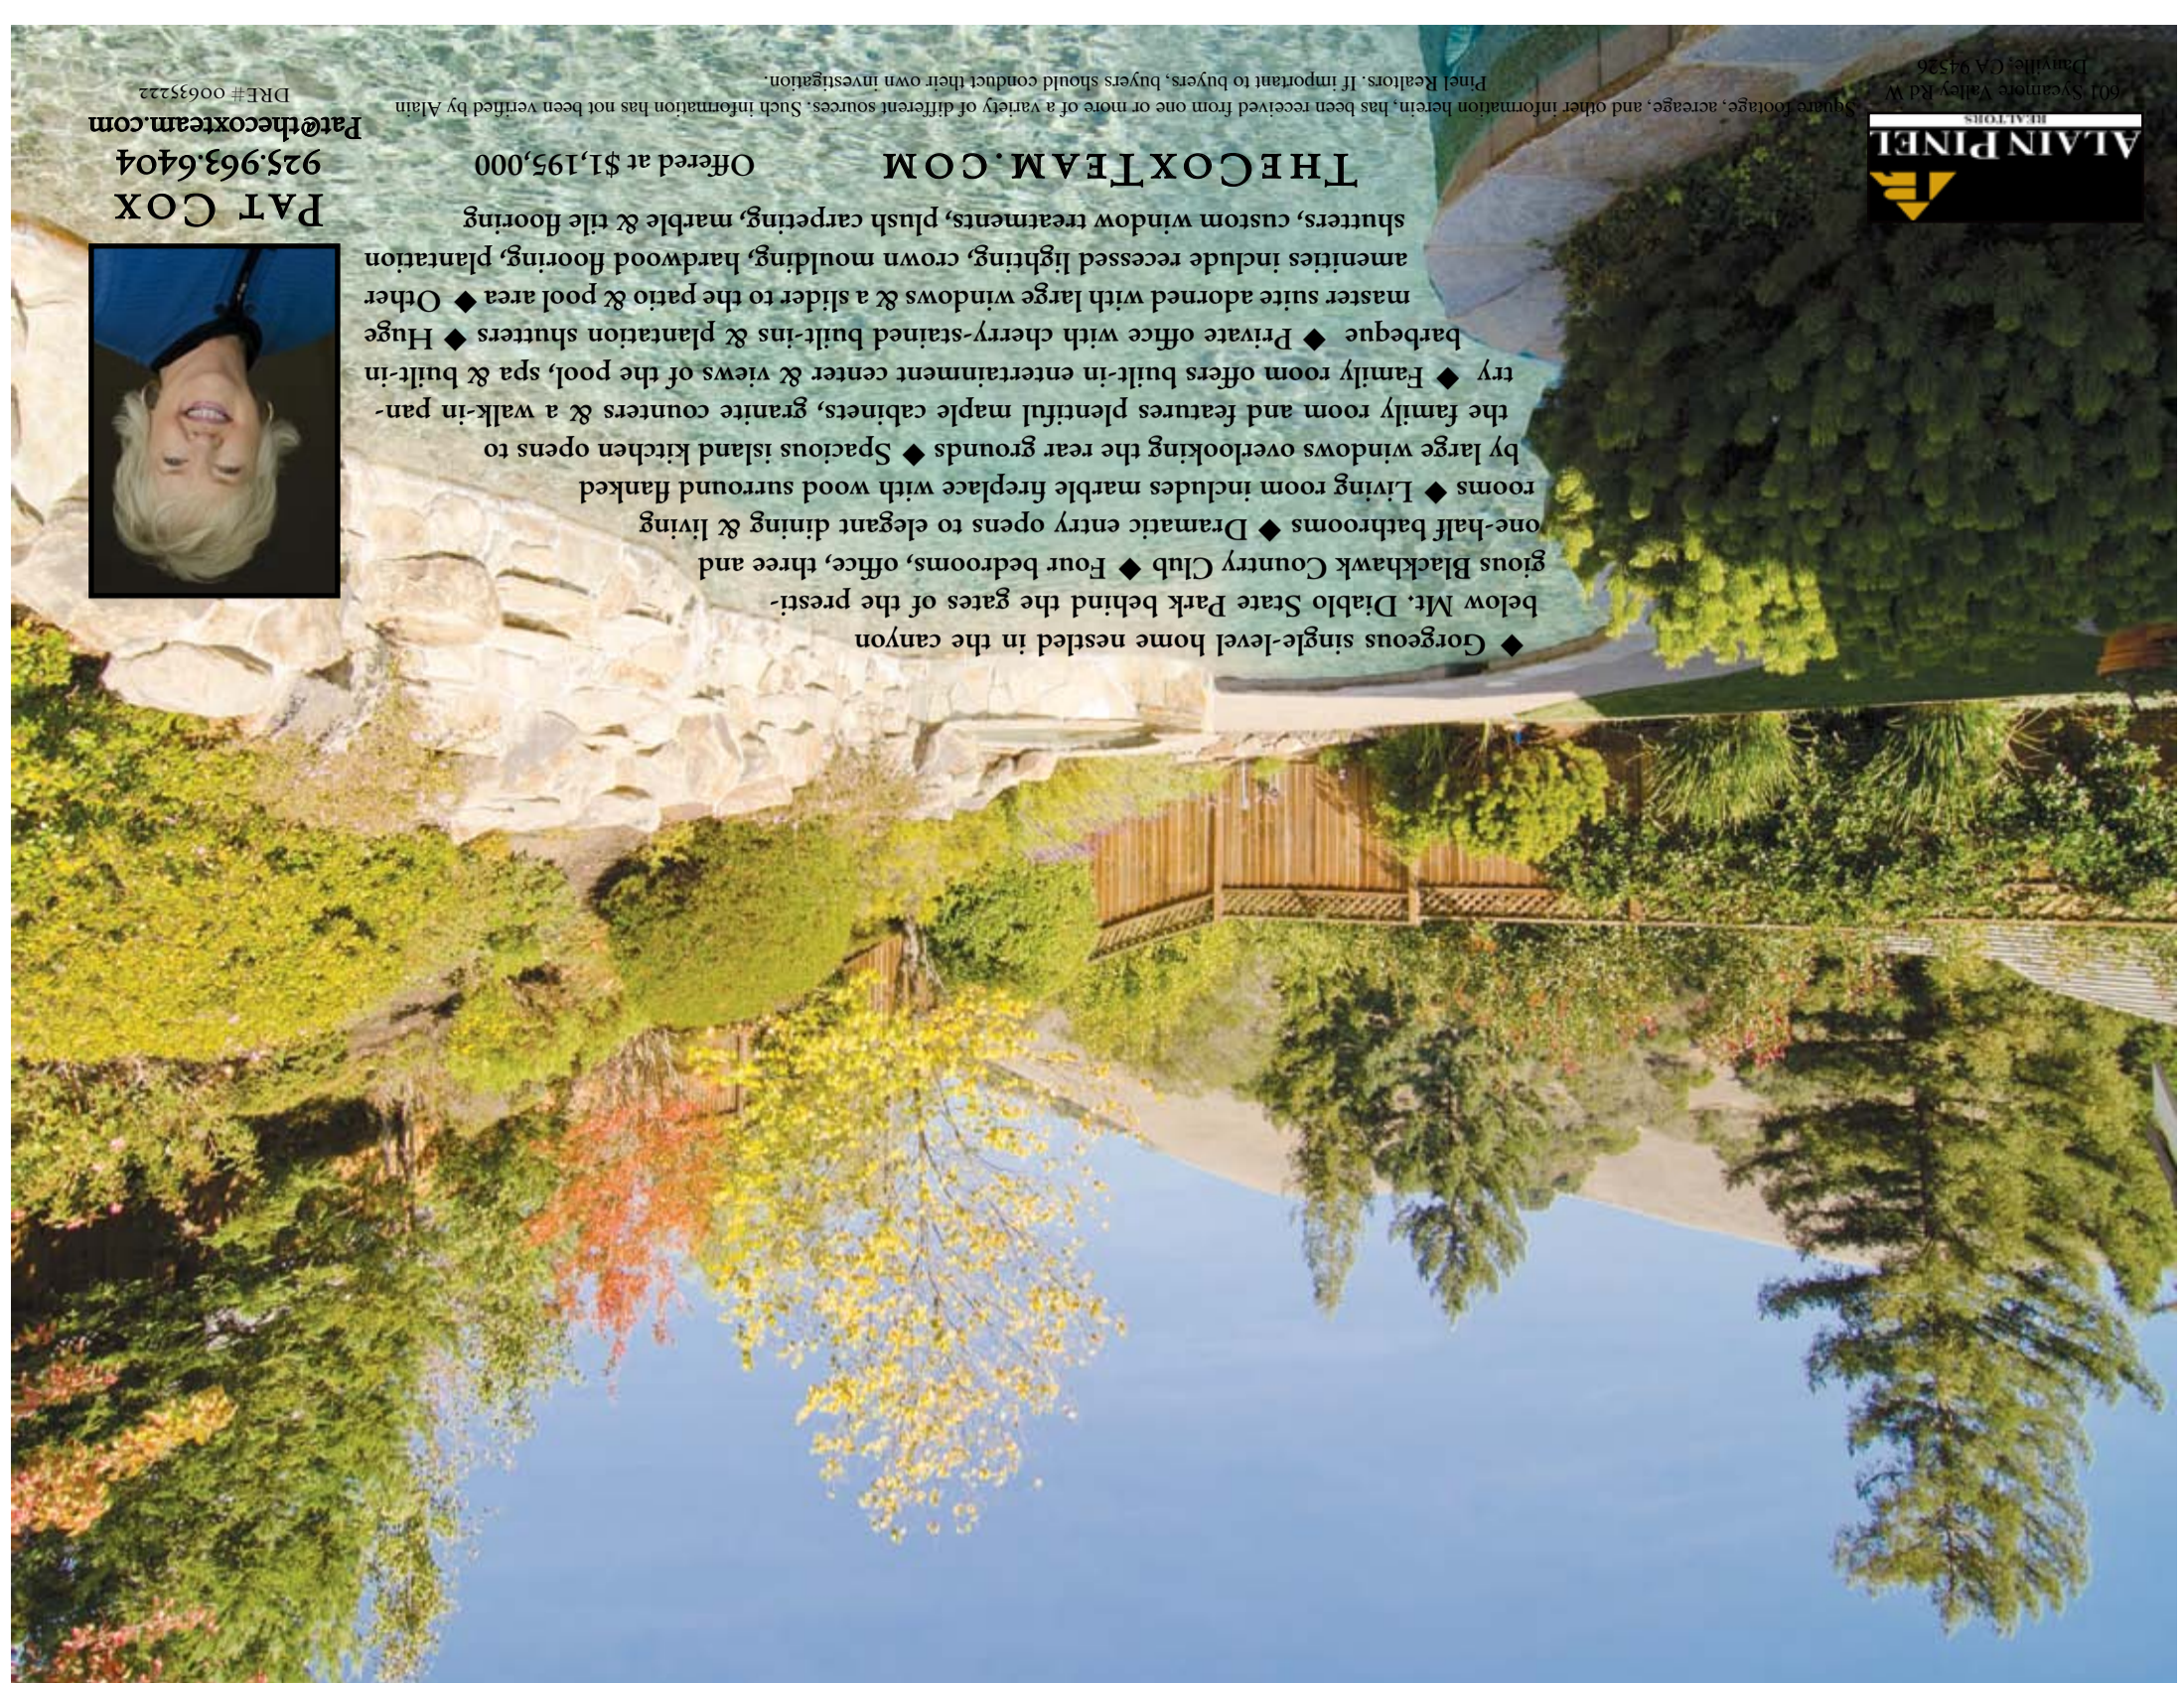

Square footage, acreage, and other information herein, has been received from one or more of a variety of different sources. Such information has not been verified by Alain Pinel Realtors. It is important to buyers, buyers should conduct their own investigation.

THE COX TEAM . COM

Offered at $1,195,000

◆ Gorgeous single-level home nestled in the canyon below Mt. Diablo State Park behind the gates of the prestigious Blackhawk Country Club ◆ Four bedrooms, office, three and one-half bathrooms ◆ Dramatic entry opens to elegant dining & living rooms ◆ Living room includes marble fireplace with wood surround flanked by large windows overlooking the rear grounds ◆ Spacious island kitchen opens to the family room and features plentiful maple cabinets, granite counters & a built-in barbeque ◆ Private office with cherry-stained built-ins & plantation shutters ◆ Huge master suite adorned with large windows & a slider to the patio & pool area ◆ Other amenities include recessed lighting, crown moulding, hardwood flooring, plantation shutters, custom window treatments, plush carpeting, marble & tile flooring

PAT COX
925.963.6404
Pat@thecoxteam.com
DRE# 0063222

2769 Deer Meadow Drive

Blackhawk